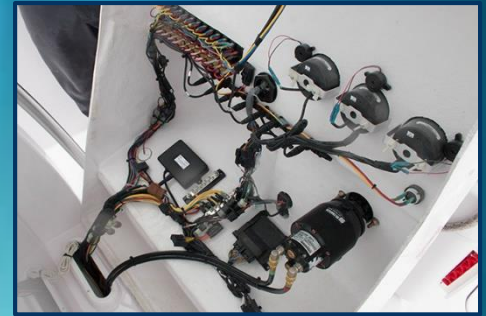

**Cockpit Depth . . . 26"**

**Bridge Clearance . . . 7' 11"**

**w/ Hard Top . . . 10' 4"**

**Max HP . . . 600**

**Baitwell . . . 50 gal**

**Fishbox (2) . . . 130 gal**

**Fresh Water . . . 15 gal**

While we endeavor to be as accurate as possible, certain changes in standard and optional equipment may occur. Also, specifications and performance figures are estimated and may vary with each vessel, application and conditions.