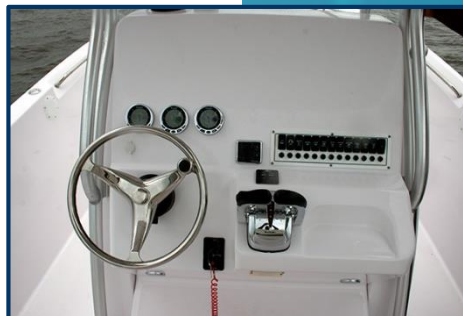

**Cockpit Depth . . . 26"**

**Bridge Clearance . . . 7' 11"**

**w/ Hard Top . . . 10' 4"**

**Max HP . . . 600**

**Baitwell . . . 50 gal**

**Fishbox (2) . . . 130 gal**

**Fresh Water . . . 15 gal**

While we endeavor to be as accurate as possible, certain changes in standard and optional equipment may occur. Also, specifications and performance figures are estimated and may vary with each vessel, application and conditions.